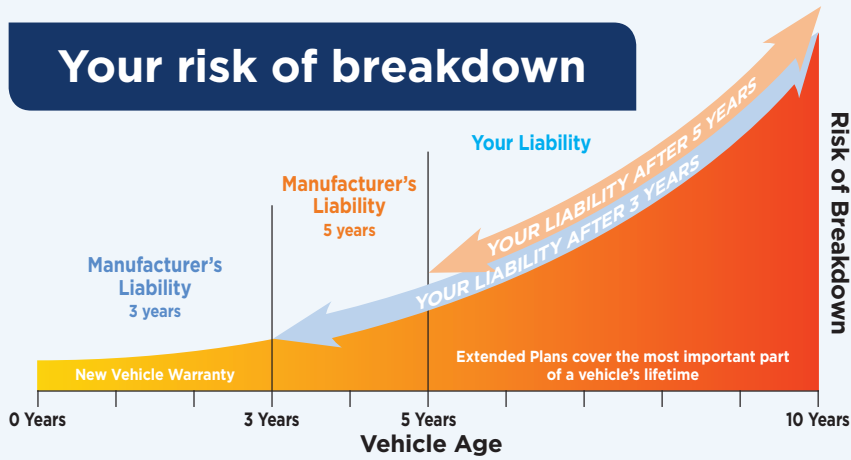

Your risk of breakdown